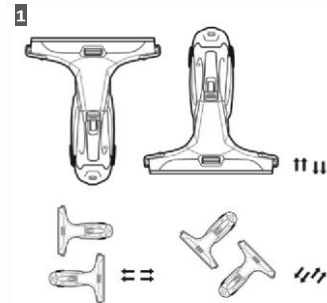

Easier, Faster, More Convenient.

It doesn't matter whether you use our battery-powered, handheld WVP 10 window and surface vacuum cleaner as a window vacuum cleaner or to clean tiles, mirrors, display cabinets, counters or any other type of smooth surface. The decisive factor is that you achieve streak-free cleaning results with the lightweight and handheld machines in every position, even overhead if necessary – what's more you can get right up to the edges thanks to the manually adjustable holder.

1 Flexible cleaning

- Streak-free cleaning in every position: horizontal, vertical, diagonal, overhead and any other direction you need.
- Clean right up to edges with its manually adjustable holder.

2 Increased productivity

Technical data and equipment.

WVP 10

TECHNICAL SPECIFICATIONS

Dirty water tank	oz	6.7
Battery charging time	min	180
Voltage	V	110-120
Frequency of battery charger	hz	50-60
Width of suction nozzle	in	11
Weight	lbs	1.5
Dimensions (L x W x H)	in	4.9 x 11 x 12.8