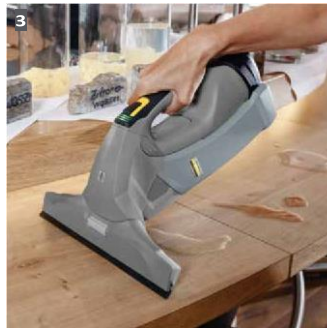

Easier, Faster, More Convenient.

It doesn't matter whether you use our battery-powered, handheld WVP 10 window and surface vacuum cleaner as a window vacuum cleaner or to clean tiles, mirrors, display cabinets, counters or any other type of smooth surface. The decisive factor is that you achieve streak-free cleaning results with the lightweight and handheld machines in every position, even overhead if necessary – what's more you can get right up to the edges thanks to the manually adjustable holder.

1 Flexible cleaning

- Streak-free cleaning in every position: horizontal, vertical, diagonal, overhead and any other direction you need.
- Clean right up to edges with its manually adjustable holder.

2 Increased productivity

- Fast-moving motor ensures powerful suction of dirty water.
- Battery provides up to 35 minutes of run time.

3 Convenience

- Cordless for easy operation and storage.
- 6.7 ounce dirty water tank that's easy to empty and can be cleaned in the dishwasher.
- Light-weight at 1.5 lbs.