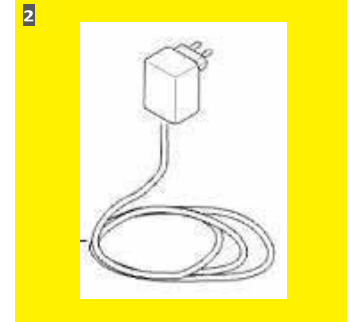

Easier, Faster, More Convenient.

It doesn't matter whether you use our battery-powered, handheld WVP 10 window and surface vacuum cleaner as a window vacuum cleaner or to clean tiles, mirrors, display cabinets, counters or any other type of smooth surface. The decisive factor is that you achieve streak-free cleaning results with the lightweight and handheld machines in every position, even overhead if necessary – what's more you can get right up to the edges thanks to the manually adjustable holder.

1 Flexible cleaning

- Streak-free cleaning in every position: horizontal, vertical, diagonal, overhead and any other direction you need.
- Clean right up to edges with its manually adjustable holder.

2 Increased productivity

- Fast-moving motor ensures powerful suction of dirty water.
- Battery provides up to 35 minutes of run time.

3 Convenience

- Cordless for easy operation and storage.
- 6.7 ounce dirty water tank that's easy to empty and can be cleaned in the dishwasher.
- Light-weight at 1.5 lbs.