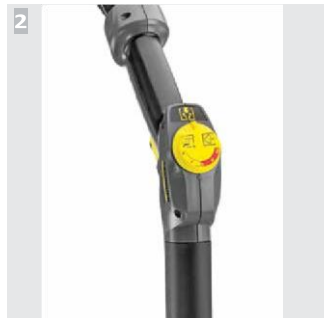

# SGV 6/5 STEAM VACUUM CLEANER

## Hygiene, non-stop.

The easy-to-use SGV 6/5 steam vacuum cleaner offers hygienic cleanliness. A single machine that is a steam cleaner and wet vacuum cleaner in one. With EASY Operation switch, secure accessory integration and hand tool for controlling the