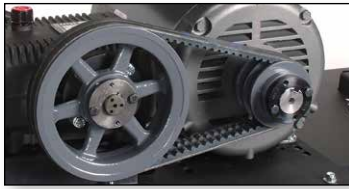

LANDA®

Industrial Pressure Washers
...Built Right to Do the Job Right

PE

Portable, Electric-Powered,
Cold Water Pressure Washer

- Up to 4.8 GPM, 3000 PSI
- Belt-Drive Pump with 7-Year Warranty
- Industrial Strength Motor
- Detergent Injection